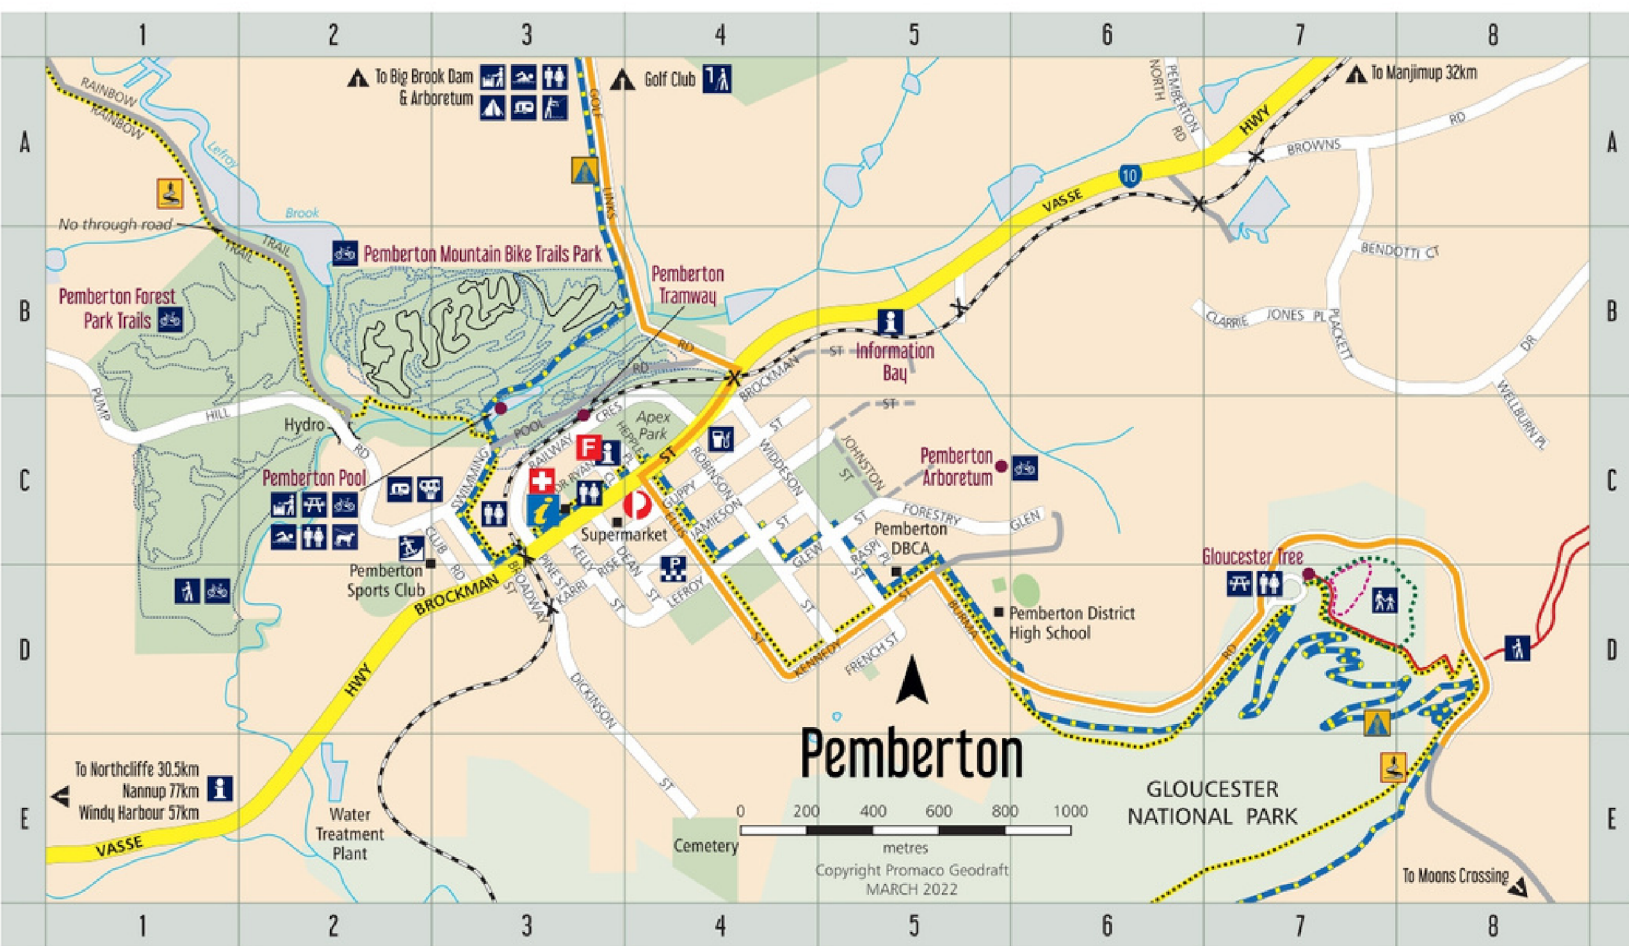

Legend

- National route
- State route
- State tourist drive
- Sealed road
- Unsealed road
- 4WD track
- Scenic route
- Bridge
- Marine park
- National park
- Park/reserve
- Visitor Centre - Accredited
- Information Bay/Centre
- Airfield
- Barbecue - gas
- Sheltered barbecue
- Camping
- Canoeing
- Caravan park
- Caravan parking
- Cycling
- Dump point
- Dogs on a leash
- No dogs permitted
- Electric vehicle charging point
- Fire station
- Fishing
- Bibbulmun Track
- Munda Biddi Trail
- Food supplies
- Fuel
- Golf
- Hiking
- Horse riding
- Hospital
- Medical facility
- Laundry
- Lookout
- Mountain biking
- Bike lockers
- Museum
- Parking - long vehicle
- Photo opportunity
- Picnic facilities
- Playground
- Police
- Post office
- Potable water
- Shelter
- Skate park
- Sleeping shelter
- Swimming
- Toilets
- Toilets - long drop
- Walking track
- Universal access
- Vehicle and dog wash

# Pemberton

0 200 400 600 800 1000  
metres  
Copyright Promaco Geodraft  
MARCH 2022

# SOUTHERN FORESTS VALLEYS *Pemberton*